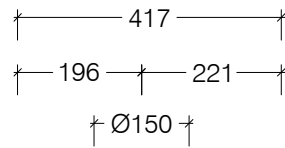

Left Side View