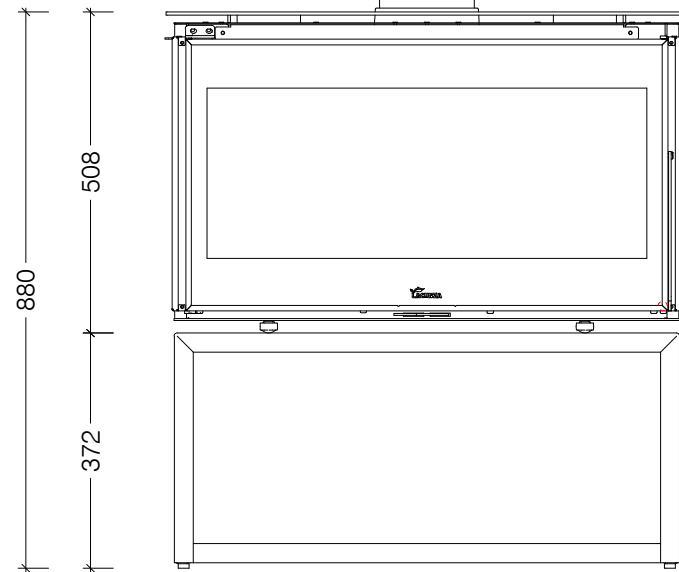

Electrical supply to back of unit for OPTIONAL FANS.

Top View

Left Side View

Front View

Right Side View

Lacunza Adour CLID 800 - Freestanding

© This drawing is copyright and remains the property of Signi Fires. It may not be retained, copied or used without written consent.

Electrical supply to back of unit for OPTIONAL FANS.

Top View

Left Side View

Front View

Right Side View

Lacunza Adour CLID 800 - Freestanding with Wood Box