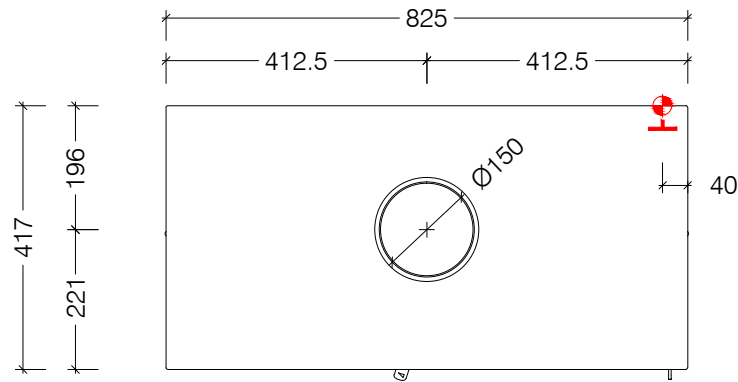

Electrical supply to back of unit for OPTIONAL FANS.

Top View