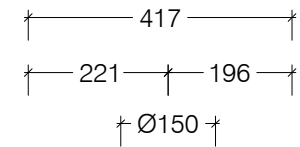

Electrical supply to back of unit for OPTIONAL FANS.

Top View

Left Side View

Front View

Right Side View

Lacunza Adour CLID 800 - Freestanding

© This drawing is copyright and remains the property of Signi Fires. It may not be retained, copied or used without written consent.