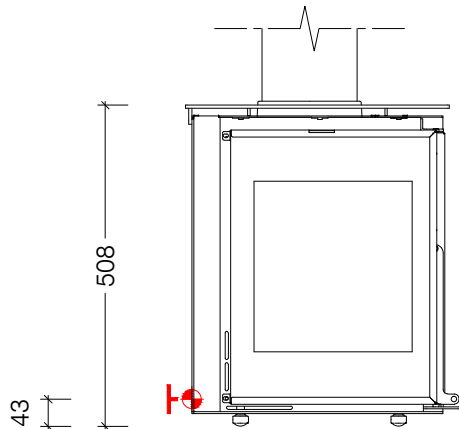

Electrical supply to back of unit for OPTIONAL FANS.

Top View

Left Side View

Front View

Right Side View

Lacunza Adour CLID 800 - Freestanding

© This drawing is copyright and remains the property of Signi Fires. It may not be retained, copied or used without written consent.

Electrical supply to back of unit for OPTIONAL FANS.

Top View

Left Side View

Front View

Right Side View

Lacunza Adour CLID 800 - Freestanding with Wood Box