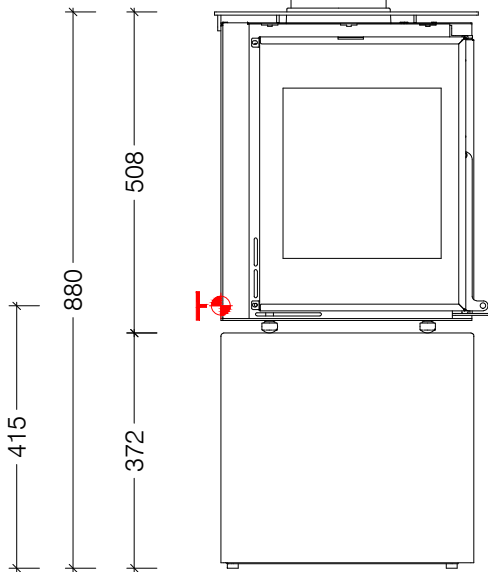

Electrical supply to back of unit for OPTIONAL FANS.

Top View

Left Side View

Front View

Right Side View

Lacunza Adour CLID 800 - Freestanding

© This drawing is copyright and remains the property of Signi Fires. It may not be retained, copied or used without written consent.

Electrical supply to back of unit for OPTIONAL FANS.

Top View

Left Side View

Front View

Right Side View

Lacunza Adour CLID 800 - Freestanding with Wood Box