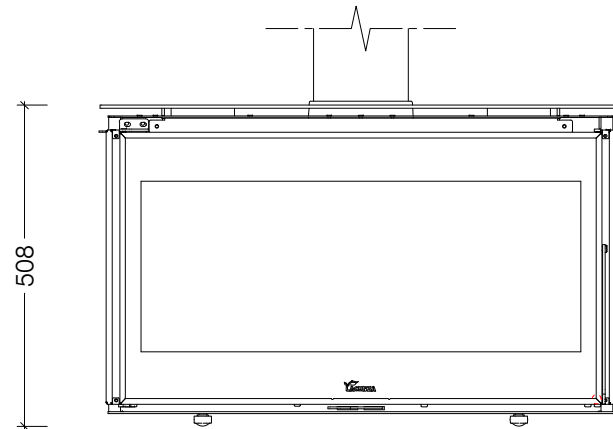

Electrical supply to back of unit for OPTIONAL FANS.

Top View

Left Side View

Front View

Right Side View

Lacunza Adour CLID 800 - Freestanding

© This drawing is copyright and remains the property of Signi Fires. It may not be retained, copied or used without written consent.

Electrical supply to back of unit for OPTIONAL FANS.

Top View

Left Side View

Front View

Right Side View

Lacunza Adour CLID 800 - Freestanding with Wood Box