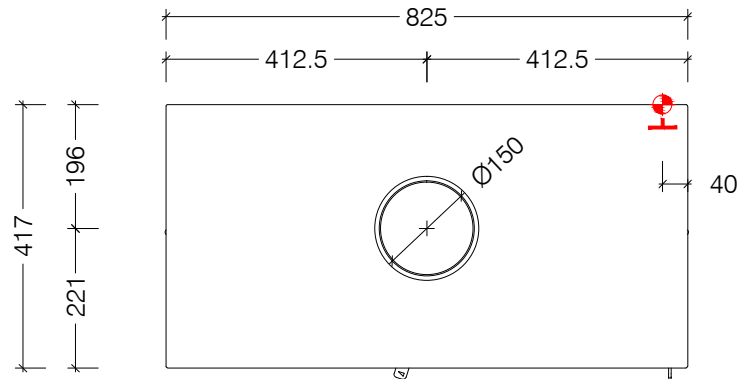

Electrical supply to back of unit for OPTIONAL FANS.

Top View

Left Side View

Front View

Right Side View

Lacunza Adour CLID 800 - Freestanding with Wood Box