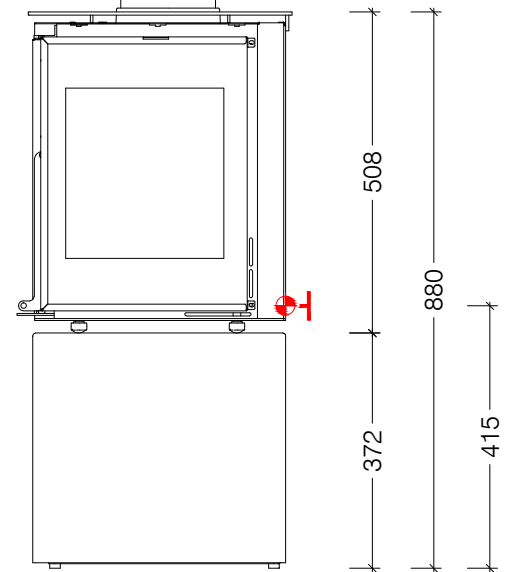

Electrical supply to back of unit for OPTIONAL FANS.

Top View

Left Side View

Front View

Right Side View

Lacunza Adour CLID 800 - Freestanding with Wood Box