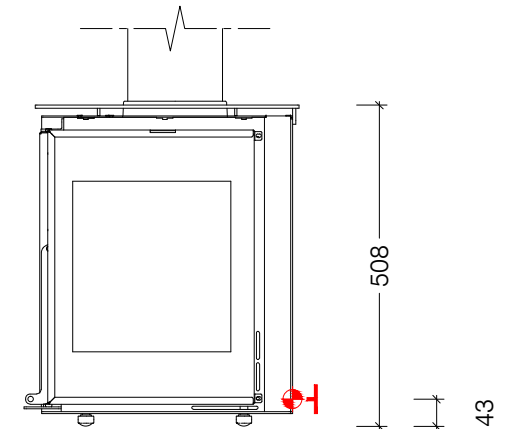

Electrical supply to back of unit for OPTIONAL FANS.

Top View

Left Side View

Front View

Right Side View

Lacunza Adour CLID 800 - Freestanding

© This drawing is copyright and remains the property of Signi Fires. It may not be retained, copied or used without written consent.

Electrical supply to back of unit for OPTIONAL FANS.

Top View

Left Side View

Front View

Right Side View

Lacunza Adour CLID 800 - Freestanding with Wood Box