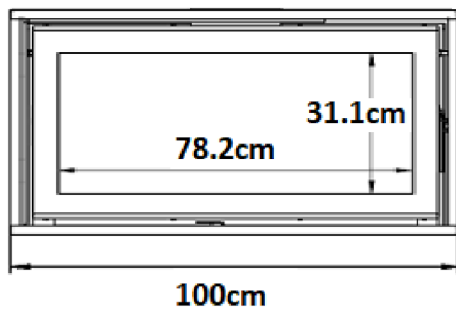

**KENNA 100
DOUBLE-SIDED FREESTANDING
(6.5 - 29kW) - 15kW**

WOOD BOX STAND

BENCH STAND

BENCH STAND