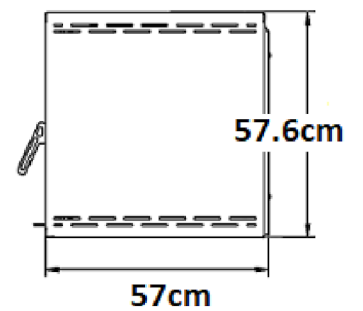

**KENNA 100
DOUBLE-SIDED FREESTANDING
(6.5 - 29kW) - 15kW**

WOOD BOX STAND

BENCH STAND

BENCH STAND