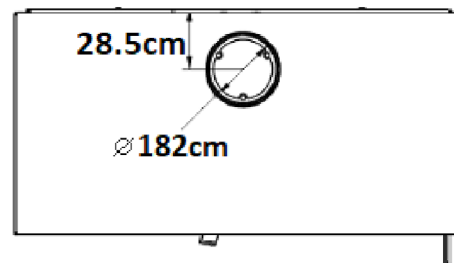

**KENNA 100
DOUBLE-SIDED FREESTANDING
(6.5 - 29kW) - 15kW**

WOOD BOX STAND

BENCH STAND

BENCH STAND