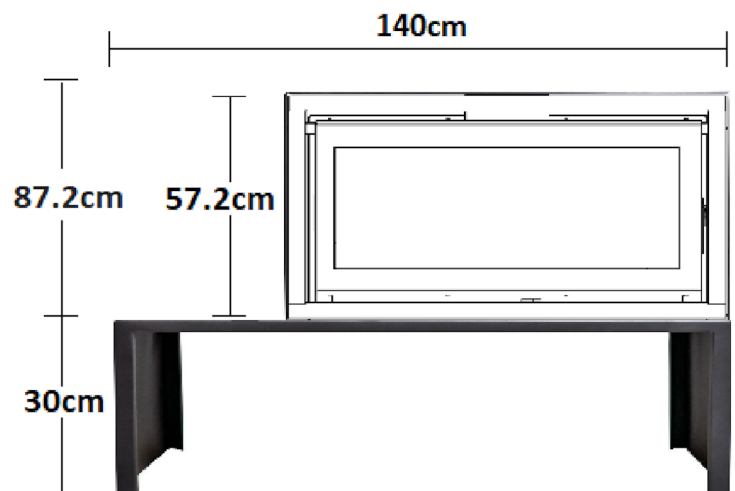

**KENNA 100
DOUBLE-SIDED FREESTANDING
(6.5 - 29kW) - 15kW**

WOOD BOX STAND

BENCH STAND

BENCH STAND