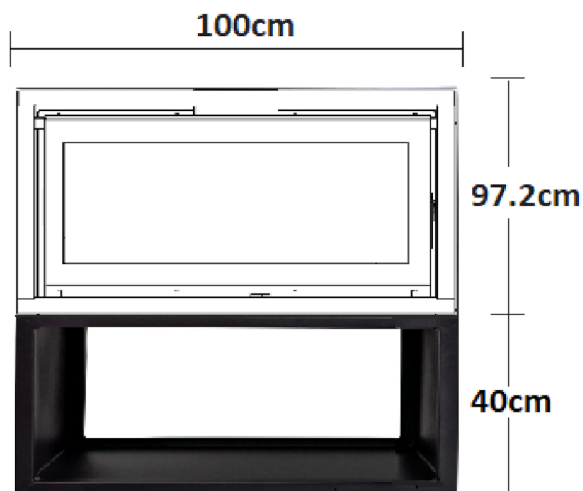

**KENNA 100
DOUBLE-SIDED FREESTANDING
(6.5 - 29kW) - 15kW**

WOOD BOX STAND

BENCH STAND

BENCH STAND