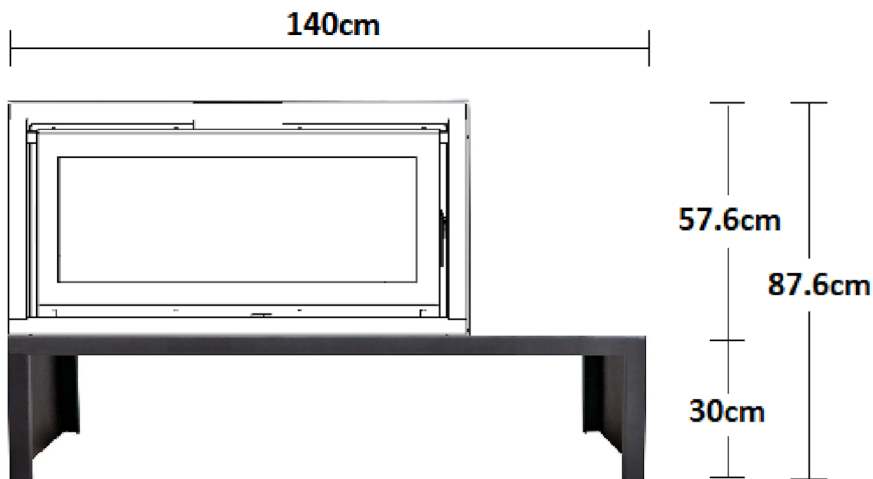

**KENNA 100
DOUBLE-SIDED FREESTANDING
(6.5 - 29kW) - 15kW**

WOOD BOX STAND

BENCH STAND

BENCH STAND