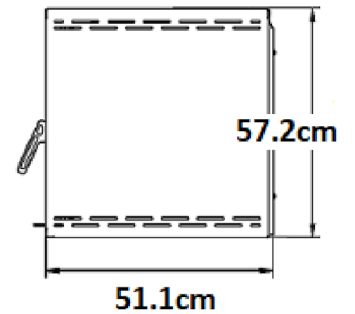

**KENNA 100 FREESTANDING
(6.5 - 30.5kW) - 15.2kW**

BENCH STAND

KENNA 100 FREESTANDING (6.5 - 30.5kW) - 15.2kW

WOOD BOX STAND

BENCH STAND