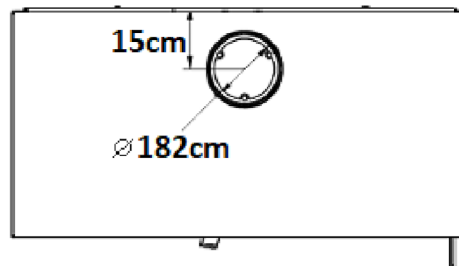

**KENNA 100 FREESTANDING
(6.5 - 30.5kW) - 15.2kW**

BENCH STAND

KENNA 100 FREESTANDING (6.5 - 30.5kW) - 15.2kW

WOOD BOX STAND

BENCH STAND