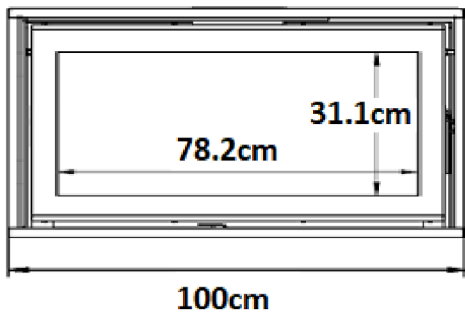

**KENNA 100 FREESTANDING
(6.5 - 30.5kW) - 15.2kW**

BENCH STAND

KENNA 100 FREESTANDING (6.5 - 30.5kW) - 15.2kW

WOOD BOX STAND

BENCH STAND