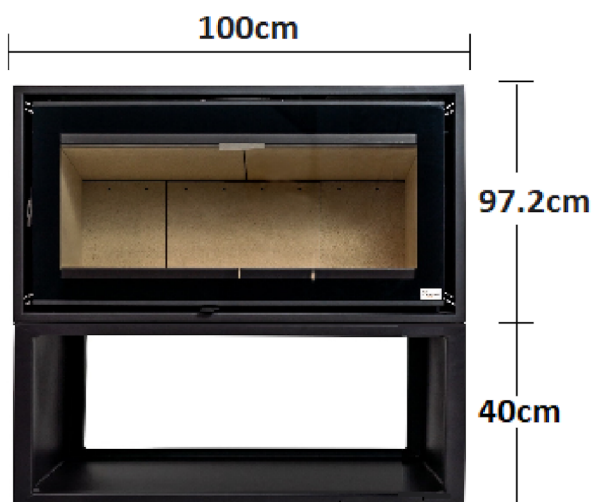

**KENNA 100 FREESTANDING
(6.5 - 30.5kW) - 15.2kW**

BENCH STAND

KENNA 100 FREESTANDING (6.5 - 30.5kW) - 15.2kW

WOOD BOX STAND

BENCH STAND