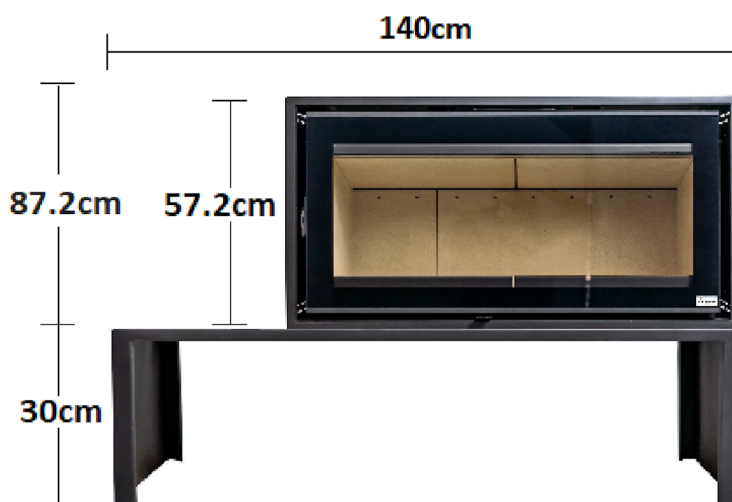

**KENNA 100 FREESTANDING
(6.5 - 30.5kW) - 15.2kW**

BENCH STAND

KENNA 100 FREESTANDING (6.5 - 30.5kW) - 15.2kW

WOOD BOX STAND

BENCH STAND