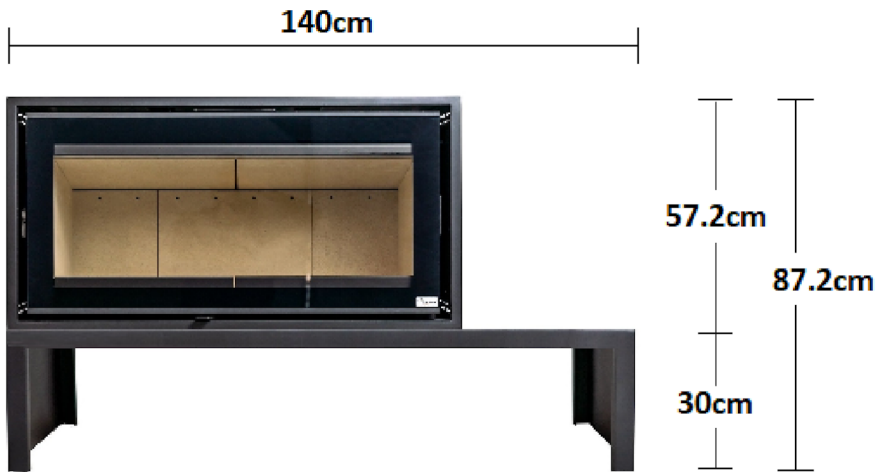

**KENNA 100 FREESTANDING
(6.5 - 30.5kW) - 15.2kW**

BENCH STAND

KENNA 100 FREESTANDING (6.5 - 30.5kW) - 15.2kW

WOOD BOX STAND

BENCH STAND