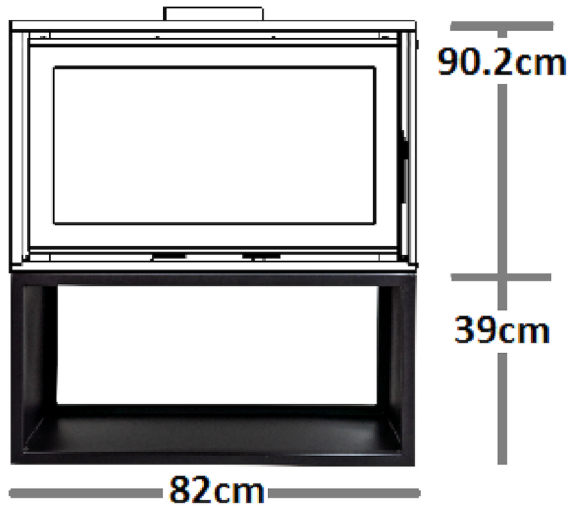

KENNA 82 DOUBLE-SIDED FREESTANDING (5.6 - 26kW) - 13kW

WOOD BOX STAND