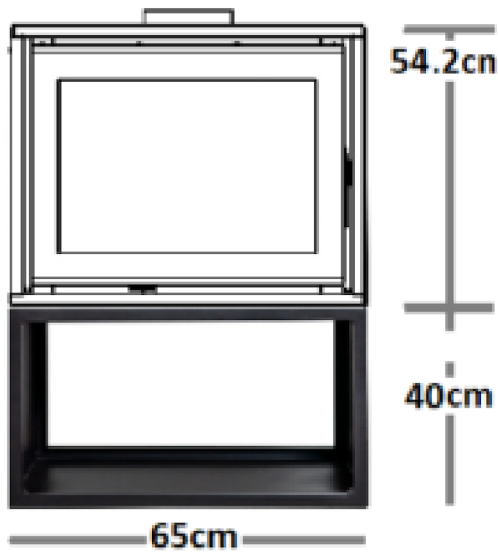

**KENNA 65
DOUBLE-SIDED FREESTANDING
(4.8 - 13kW) - 10kW**

WOOD BOX STAND