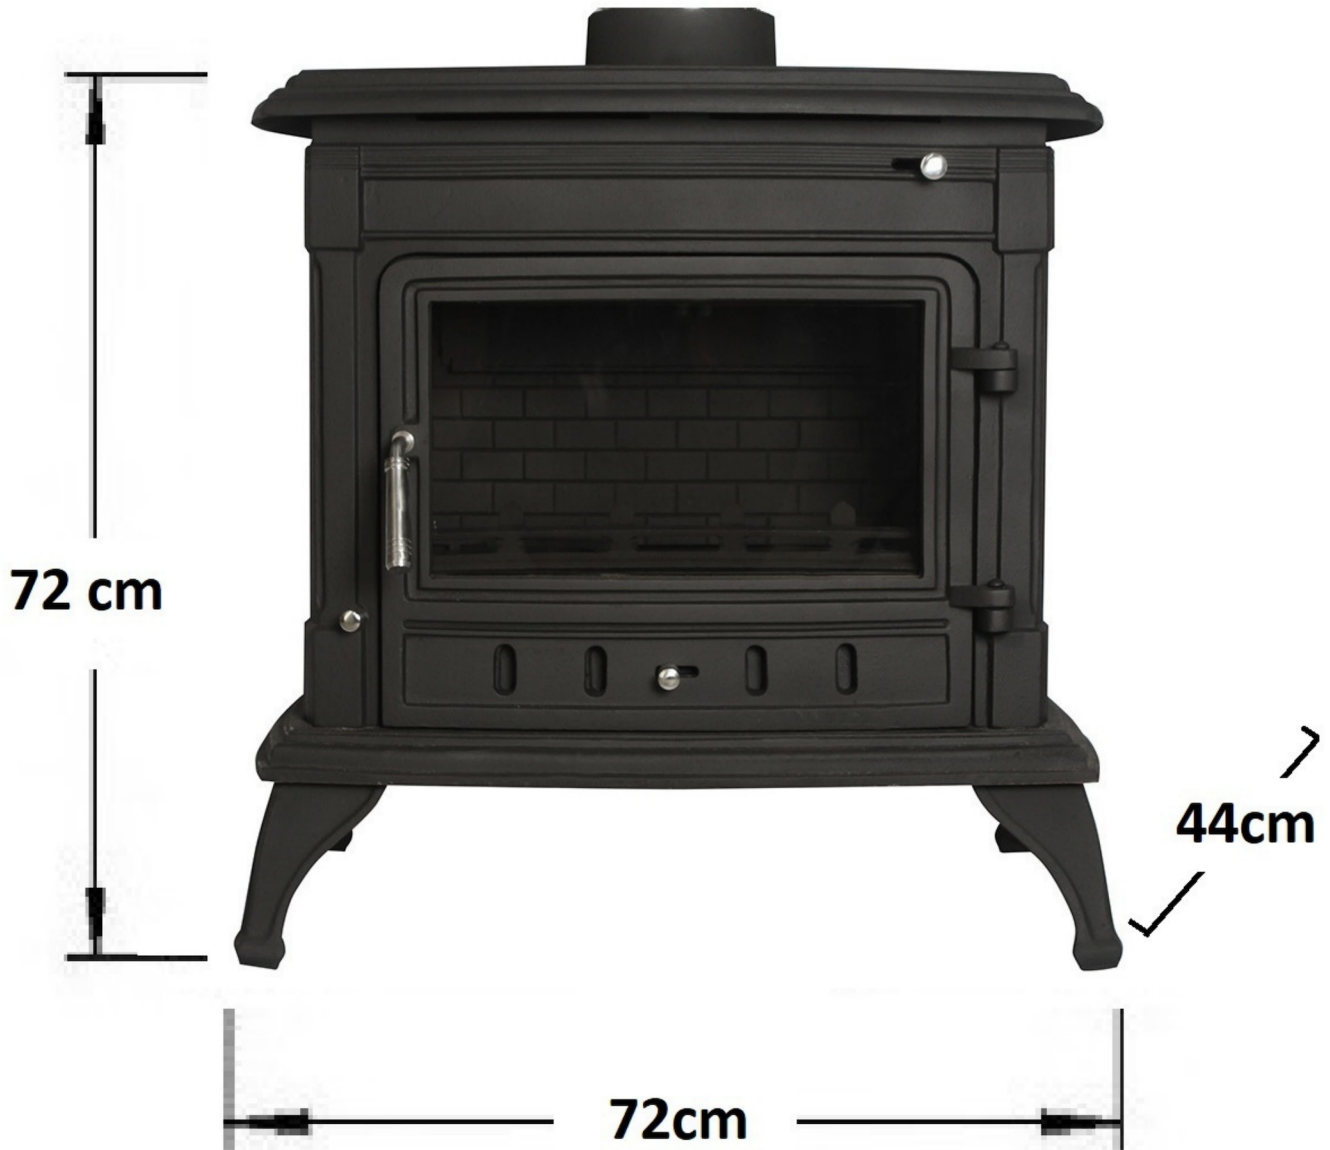

NORTHERN FLAME BODAWAY 14kW

72 cm

44cm

72cm