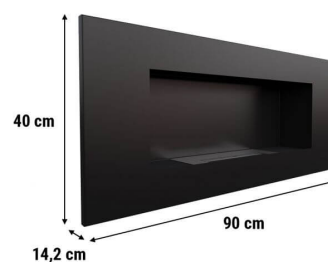

KRATKI DELTA 2 BLACK

The Delta 2 Black is part of Kratki's bioethanol fireplace range. This wall-mounted unit is a good option for those looking to add some ambience to their space. It's also a popular choice for heating bedrooms or smaller apartments. There are two installation options. Wall-mounted: simply hang on the wall using the two mounting screws (included in the set). Recessed in wall: can be mounted inside a wall recess.

Categories: [All fireplaces](#), [Bioethanol burners](#), [Fixed bioethanol burners](#)

Tags: [Modern](#)

PRODUCT GALLERY

ADDITIONAL INFORMATION

Weight	8.4 kg
Dimensions	90 × 14.2 × 40 cm
Colour	Black
Country of manufacture	Poland
Fuel	Bioethanol
Material	Steel
Warranty	2-year warranty
Combustion technology	Ventless bioethanol
Tank size	0.5 litres
Flame length	250mm
Burning time	± 2 hours