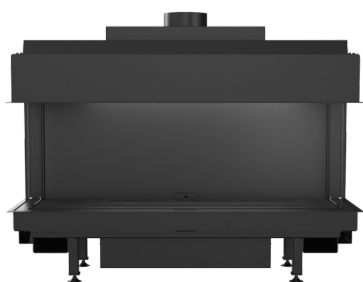

KRATKI LEO 100 LP

The Kratki Leo 100 LP is modern closed combustion gas fireplace with wide 3-sided glass face. This glass offers an amazing panoramic view of the flames. The coaxial flue pipe systems ensure that this gas fireplace is a sealed and safe system. The sleek design comes with a digital hand held remote and realistic ceramic logs.

Categories: [All fireplaces](#), [Bestselling gas inserts](#), [Built-in gas fireplaces](#), [Gas fireplaces](#)

Tags: [Closed-combustion](#), [Modern](#)

PRODUCT GALLERY

ADDITIONAL INFORMATION

Weight	115 kg
Dimensions	115.5 × 45.1 × 90.3 cm
Colour	Black
Country of manufacture	Poland
Flue pipe diameter	100/150mm
Fuel	Gas
Heat output	9.5 kW
Heating capacity	110 – 240m ³
Material	Steel
Warranty	2-year warranty
Combustion technology	Balanced flue gas system
Flue exit	Top
Remote control	Yes

PRODUCT DESCRIPTION

The Kratki gas fireplace range pairs sleek and contemporary design with the most modern technology in gas fireplace combustion. These specialised fireplaces are manufactured with thick, high quality steel and are designed to conform to strict EU standards and regulations. Most importantly, the balanced coaxial flue pipe design ensures user safety by creating a fully sealed and safe system.

Each unit boasts a sizeable glass window that provides a beautiful view of the gas flames once lit. For improved safety and performance, as well as an increased lifespan, the heat-resistant glass that Kratki uses is of the highest quality. The gas fireplaces also come with a set of premium, ceramic logs that are beautifully designed to create a more realistic 'wood fire' effect when burning.